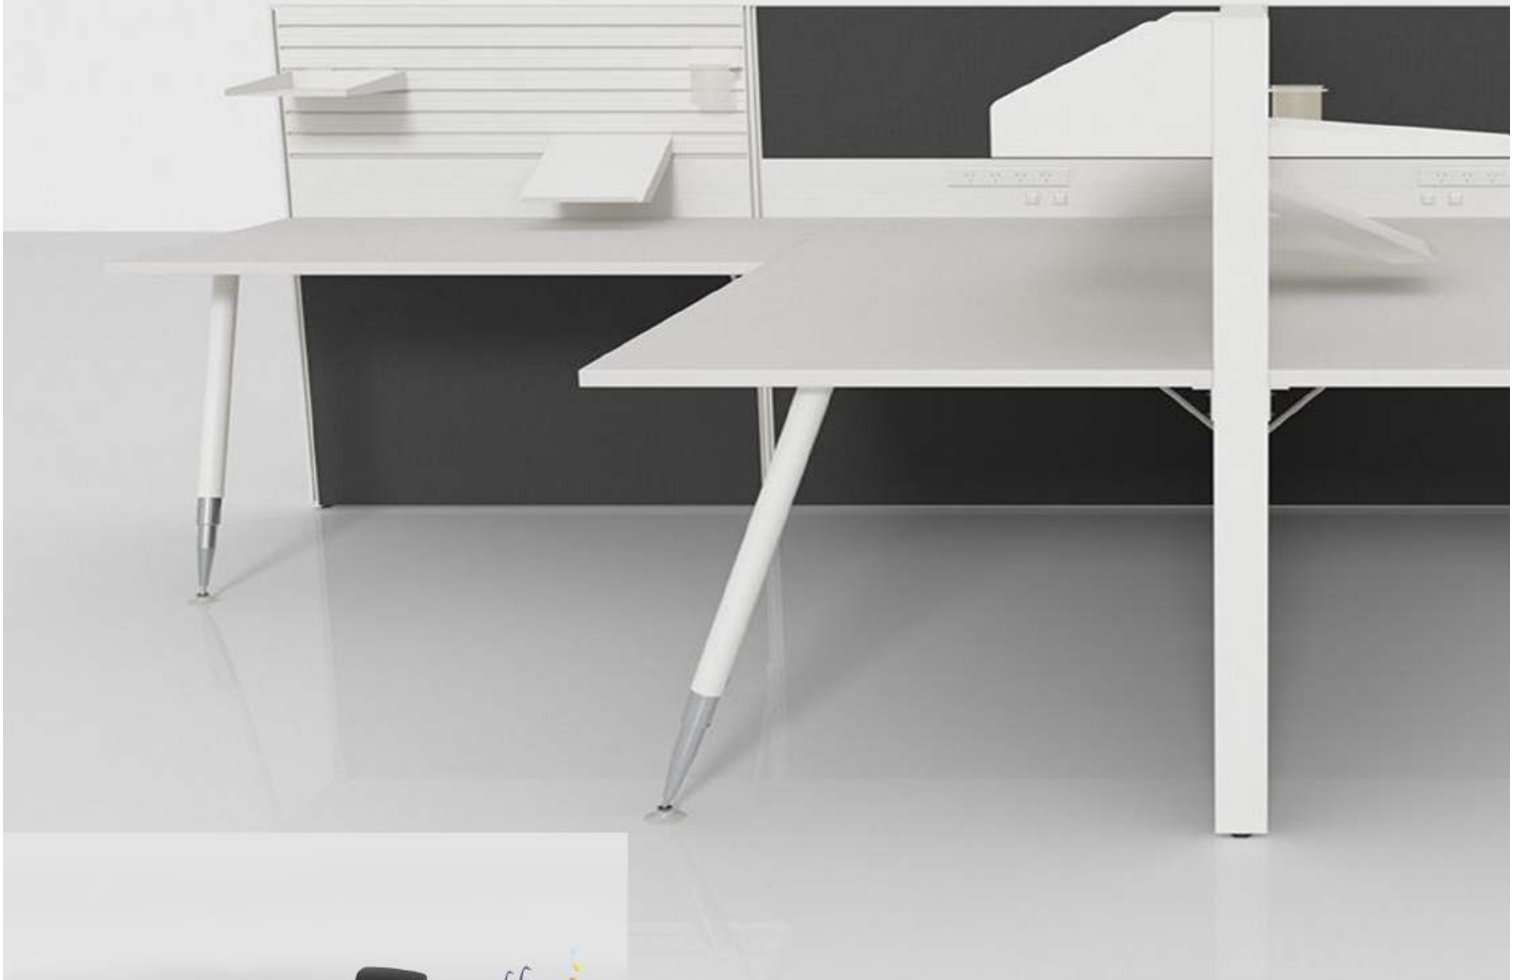

Delta

Delta is a high performance system with intelligent components that make it scalable. Flexible and dynamic - this system enables people to communicate and exchange ideas in collaborative environments.