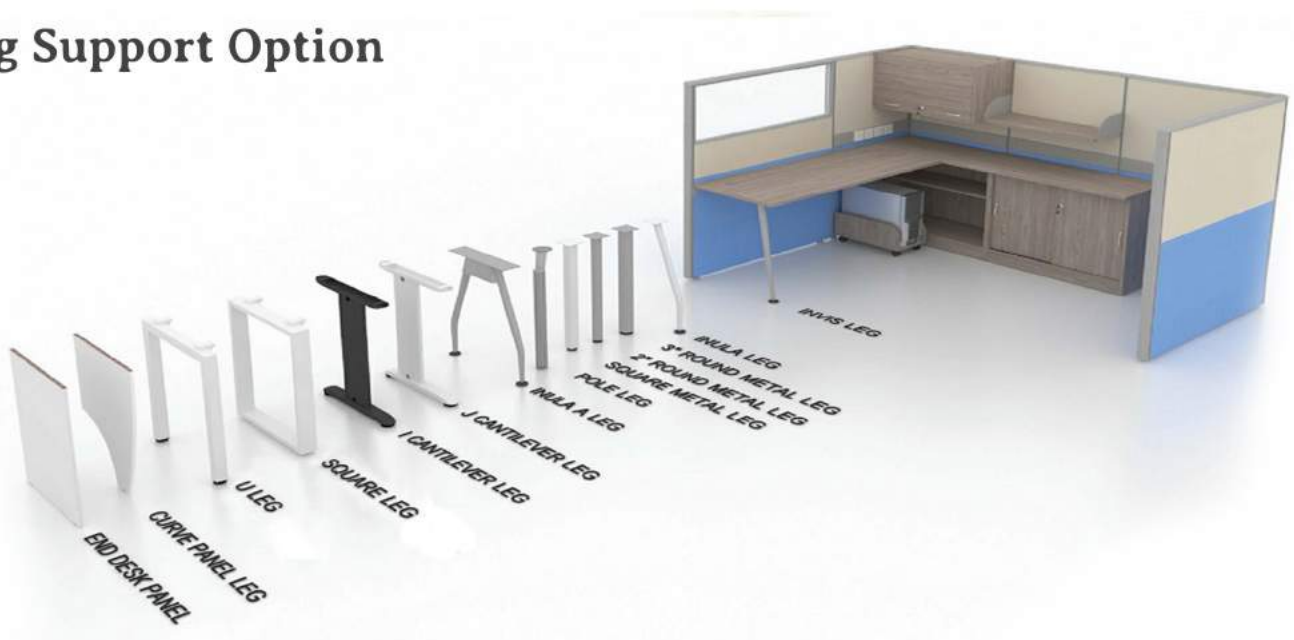

Height customization

Work-top Height 750 mm in case of Pre-lam work-top.

Worktop Height 752 mm in case of Post-lam or Postforming work-top.

Length customization

Cable Management

Leg Support Option

Design

Well-chosen horizons, diverse floor plans and the right combination of modular and freestanding furniture offer clients and designers the freedom to make the most of their workplace

Easily get power to your desk with outlet hole covers.

These panels are slim and elegant. Each includes panels you can thumbtack all your best ideas and biggest reminders to.

Desking System

DESIGNED FOR HIGH PERFORMANCE with its functional simplicity, enhances productivity and performance. The minimalist open design offer ample legroom and mobility for unmatched comfort and freedom, creating a refreshingly open & contemporary environment.