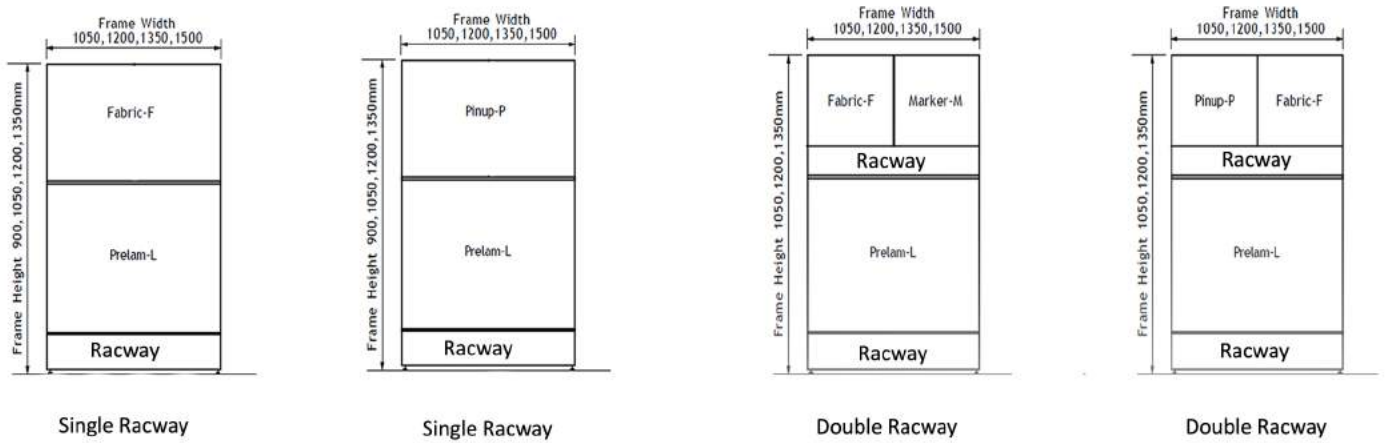

Height customization

Work-top Height 750 mm in case of Pre-lam work-top.

Worktop Height 752 mm in case of Post-lam or Postforming work-top.

Length customization

Cable Management

Leg Support Option

Design

Well-chosen horizons, diverse floor plans and the right combination of modular and freestanding furniture offer clients and designers the freedom to make the most of their workplace