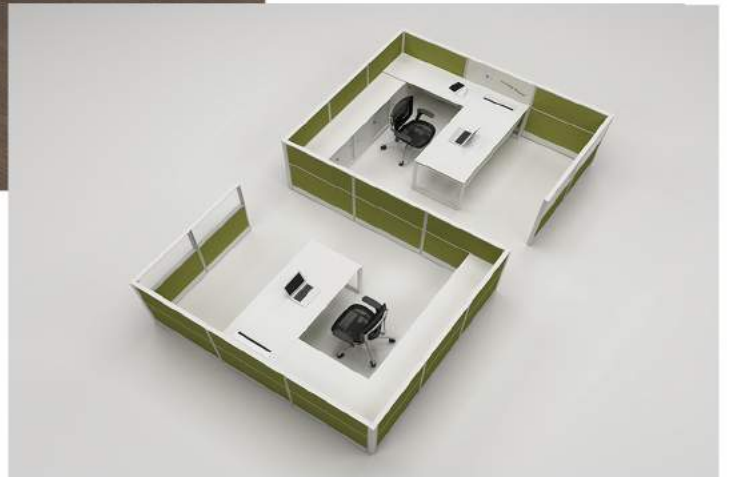

Height customization

Work-top Height 750 mm in case of Pre-lam work-top.

Worktop Height 752 mm in case of Post-lam or Postforming work-top.

Length customization

Cable Management

Leg Support Option

Design

Well-chosen horizons, diverse floor plans and the right combination of modular and freestanding furniture offer clients and designers the freedom to make the most of their workplace

Cubicle Partition

- *Factory configured panels
- *45mm panel thickness for maximum space savings
- *Hard surface and tackable panels
- *Powerway and power/data access base covers

Cubicles are a classic office staple. Make your new work environment classic AND chic.

Easily get power to your desk with outlet hole covers.

These panels are slim and elegant. Each includes panels you can thumbtack all your best ideas and biggest reminders to.

Desking System

DESIGNED FOR HIGH PERFORMANCE with its functional simplicity, enhances productivity and performance. The minimalist open design offer ample legroom and mobility for unmatched comfort and freedom, creating a refreshingly open & contemporary environment.