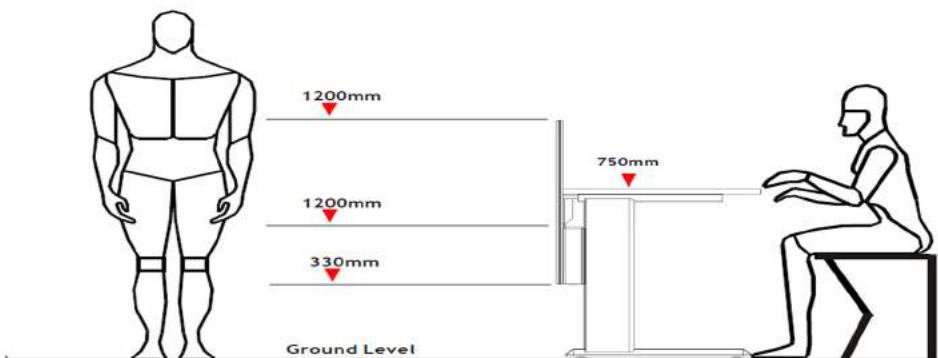

Nova

**An effective configuration for space management & teamwork- excellent for communication and collaboration.
A simple solution with Nova**

Work-top Height 750 mm in case of Pre-lam work-top.

Privacy Screen