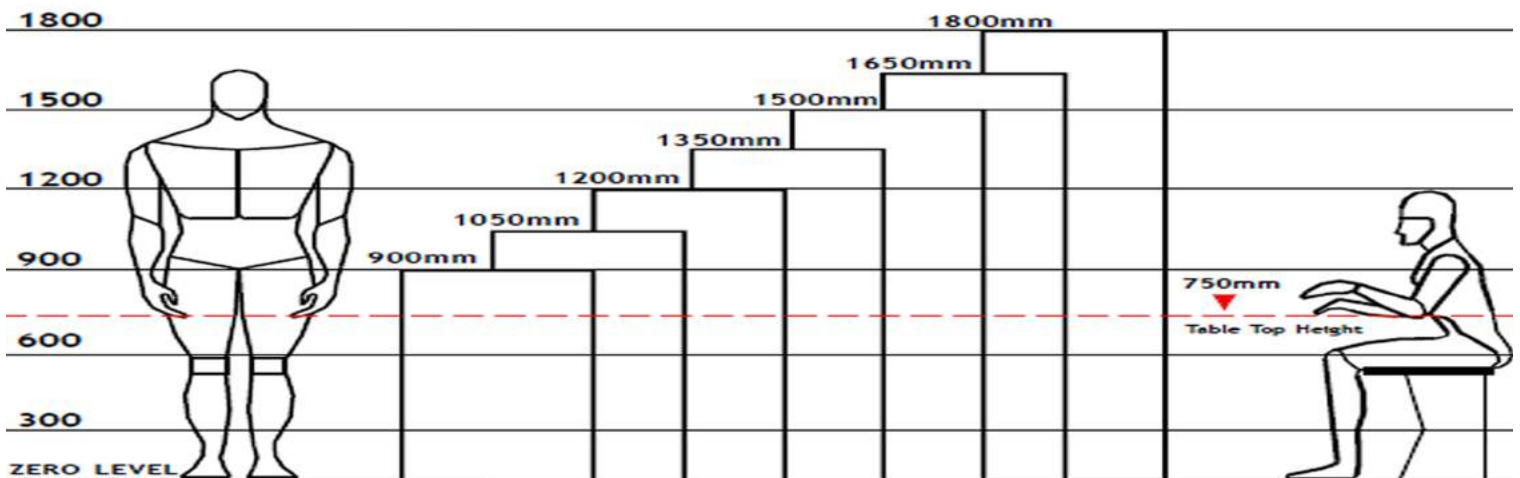

Year of Establishment: May 2017

Business type: Manufacturer, Supplier, Trader and Service Provider

Abound

45 mm thick Partition System

Experience the functionality and simplicity style, Offering single desks or multiple users working as a team with privacy

Height customization

Work-top Height 750 mm in case of Pre-lam work-top.

Worktop Height 752 mm in case of Post-lam or Postforming work-top.

Length customization

Cable Management

Leg Support Option

Design

Well-chosen horizons, diverse floor plans and the right combination of modular and freestanding furniture offer clients and designers the freedom to make the most of their workplace

Nova

**An effective configuration for space management & teamwork- excellent for communication and collaboration.
A simple solution with Nova**

Work-top Height 750 mm in case of Pre-lam work-top.

Privacy Screen