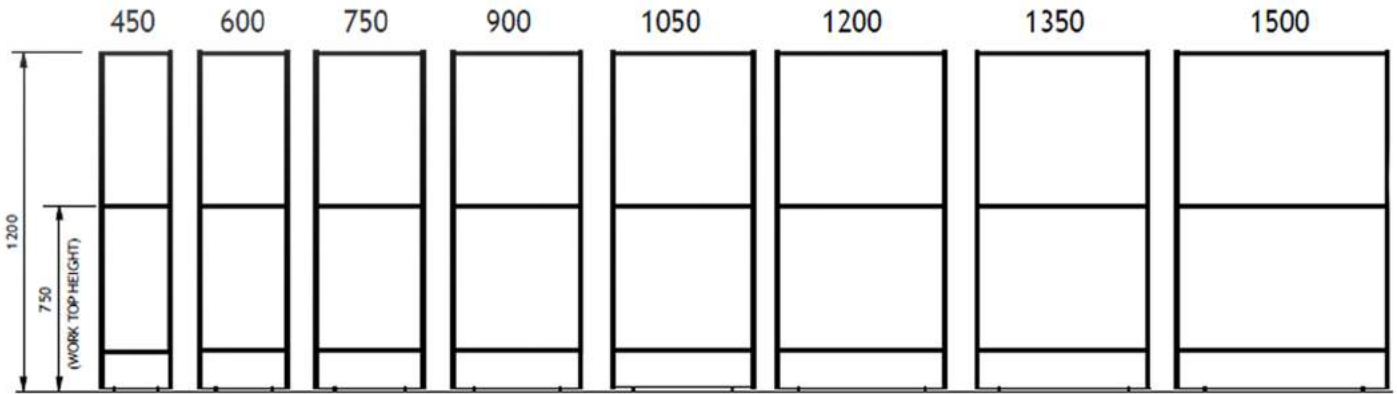

Year of Establishment: May 2017

Business type: Manufacturer, Supplier, Trader and Service Provider

Abound

45 mm thick Partition System

Experience the functionality and simplicity style, Offering single desks or multiple users working as a team with privacy

Height customization

Work-top Height 750 mm in case of Pre-lam work-top.

Worktop Height 752 mm in case of Post-lam or Postforming work-top.

Length customization

Cable Management

Leg Support Option

Design

Well-chosen horizons, diverse floor plans and the right combination of modular and freestanding furniture offer clients and designers the freedom to make the most of their workplace